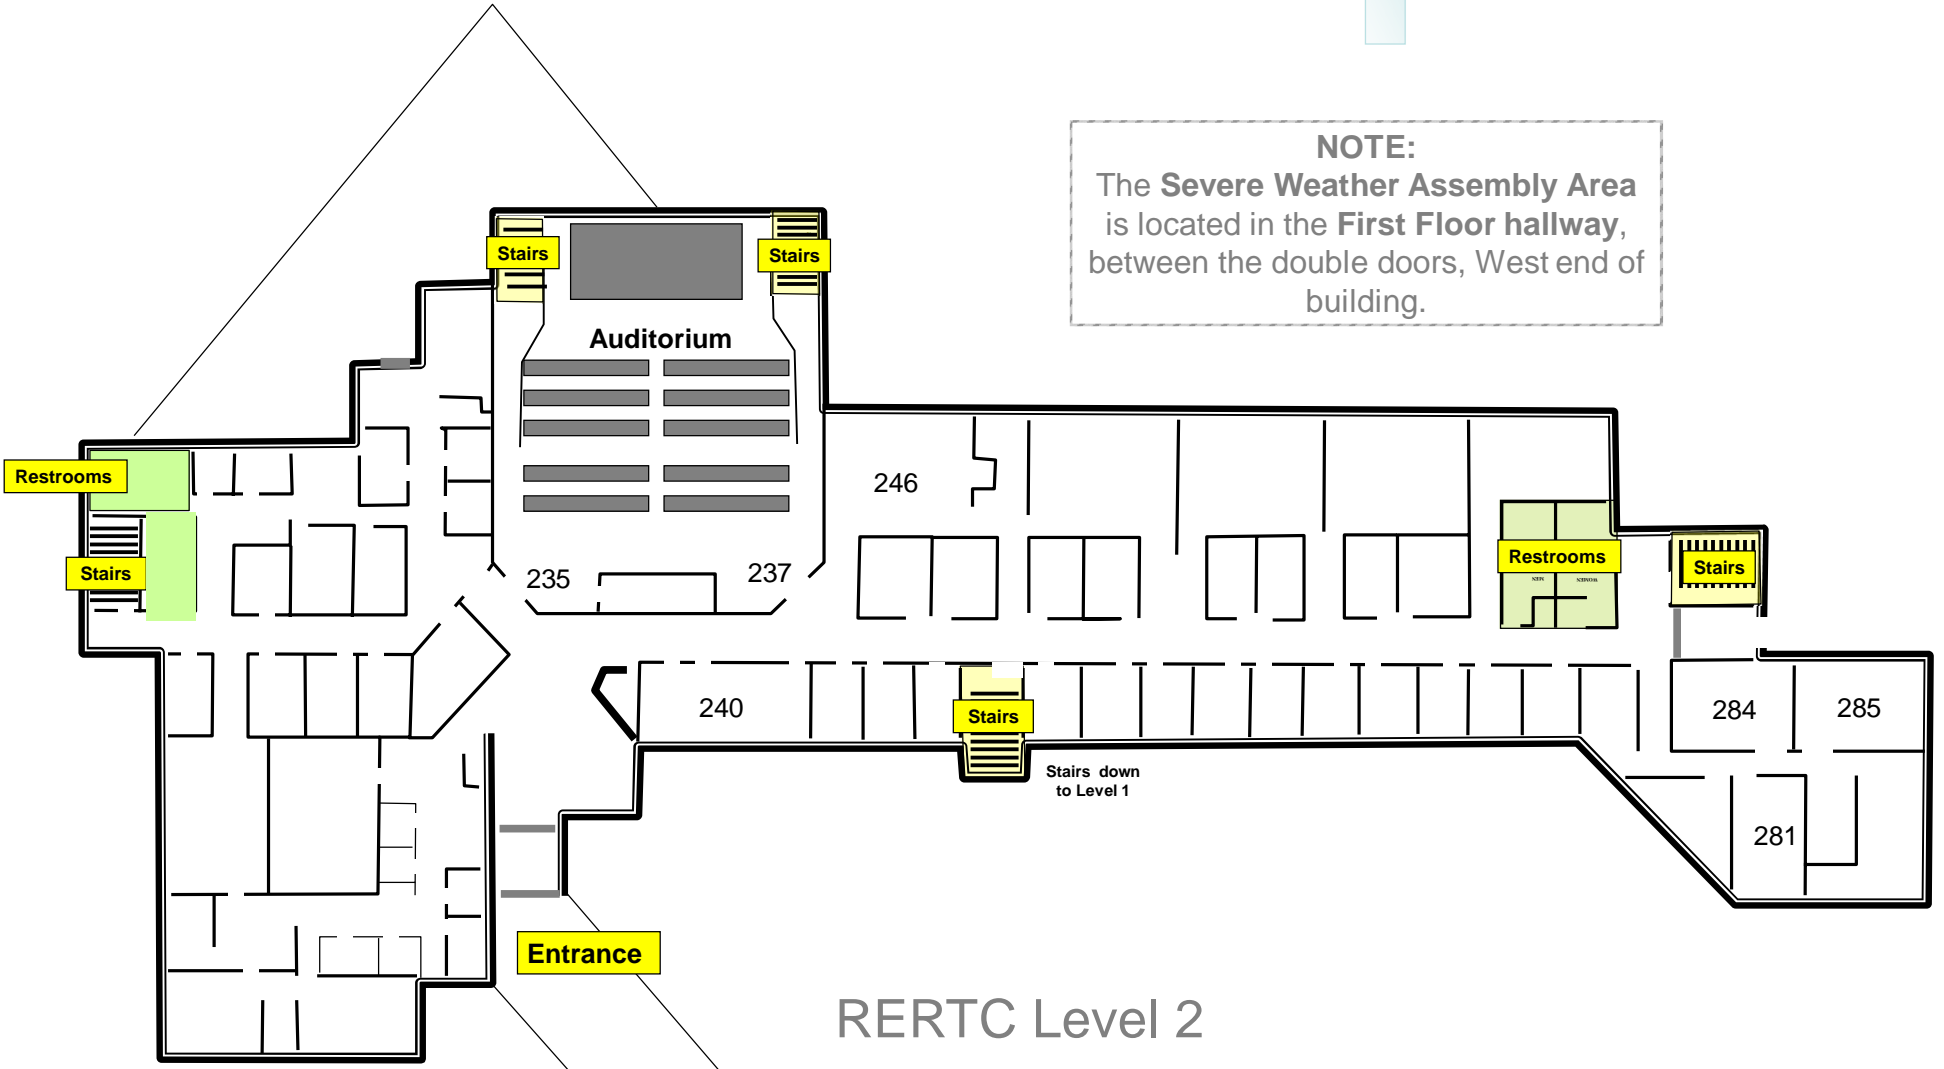

Power Plant

NOTE:
The **Severe Weather Assembly Area** is located in the **First Floor** hallway, between the double doors, West end of building.

Russellville [East]

North

London [West]

ANO Training Center

To London [West]

Entrance

Sidewalk to Entrance

East Parking Lot

Park here

To the Plant

Hwy 333
From Russellville [East]