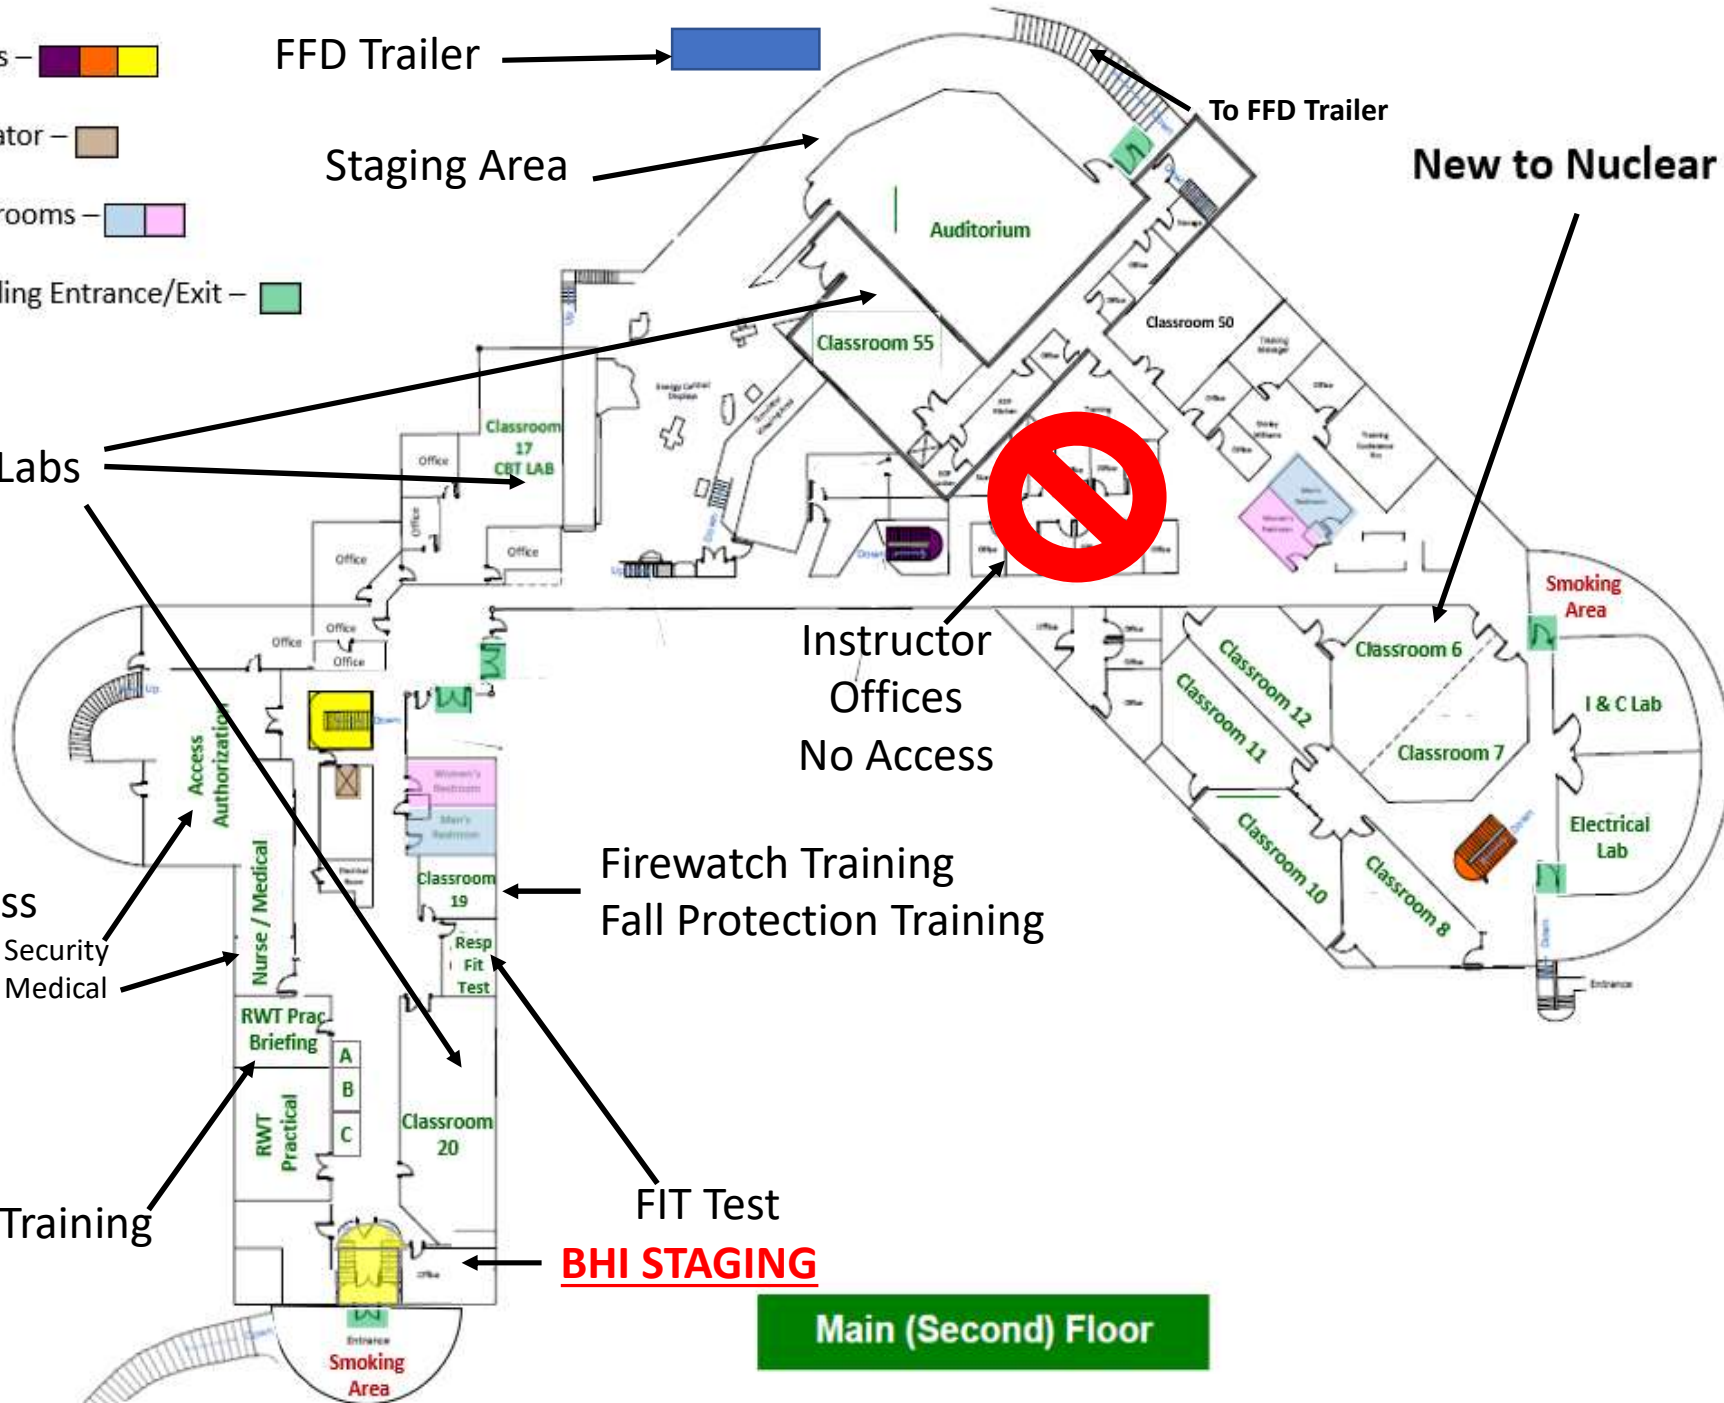

Stairs - 

Elevator - 

Restrooms - 

Building Entrance/Exit - 

FFD Trailer 

Staging Area 

To FFD Trailer

New to Nuclear

CBT Labs

Instructor
Offices
No Access

Access

Security
Medical

Firewatch Training
Fall Protection Training

RWT Training

FIT Test

BHI STAGING

Main (Second) Floor

Stairs – 

Elevator – 

Restrooms – 

Building Exits – 

FFD Trailer → 

Security
Psychological Testing
Fingerprinting

Dosimetry
Cafeteria

Instructor
Offices
No Access

Cafeteria

Dosimetry

Classroom 3
Classroom 1
Classroom 2
Classroom 4
Classroom 5

Smoking Area

Mechanical Lab

Women's Restroom
Men's Restroom

MSTE LAB